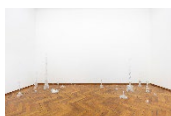

KRISTIÁN NÉMETH

Fragments of Fragility

Exhibition: 15.01 - 07.03.2025

1.

Fragile II, 2012 - 2025
installation, crystal glass
variable dimensions

2.

No balance 1, 2019
crystal glass
ca. 13x8x9 cm
variable dimensions

3.

Amygdalus communis II, 2024
flowers, epoxy resin, metal stand
ca. 16x16x167 cm

4.

Amygdalus communis IV, 2024
flowers, epoxy resin, metal stand
ca. 16x16x177 cm

5.

Herbary of Time I, 2024
flowers, epoxy resin, styrofoam
ca. 50x130x10 cm

6.

Amygdalus communis V, 2024
flowers, epoxy resin, glass
ca. 8x8x26 cm

7.

Fragments of Fragility I, 2025
crystal glass
ca. 10x10x30 cm