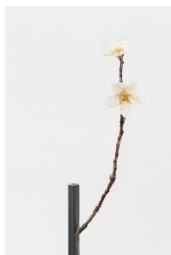

KRISTIÁN NÉMETH

Fragments of Fragility

Exhibition: 15.01 - 07.03.2025

1.

Fragile II, 2012 - 2025
installation, crystal glass
variable dimensions

2.

No balance 1, 2019
crystal glass
ca. 13x8x9 cm
variable dimensions

3.

Amygdalus communis II, 2024
flowers, epoxy resin, metal stand
ca. 16x16x167 cm

4.

Amygdalus communis IV, 2024
flowers, epoxy resin, metal stand
ca. 16x16x177 cm

5.

Herbary of Time I, 2024
flowers, epoxy resin, styrofoam
ca. 50x130x10 cm

6.

Amygdalus communis V, 2024
flowers, epoxy resin, glass
ca. 8x8x26 cm

7.

Fragments of Fragility I, 2025
crystal glass
ca. 10x10x30 cm