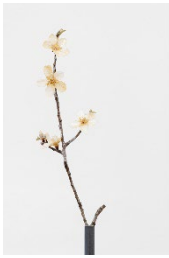

KRISTIÁN NÉMETH

Fragments of Fragility

Exhibition: 15.01 - 07.03.2025

1.

Fragile II, 2012 - 2025
installation, crystal glass
variable dimensions

2.

No balance 1, 2019
crystal glass
ca. 13x8x9 cm
variable dimensions

3.

Amygdalus communis II, 2024
flowers, epoxy resin, metal stand
ca. 16x16x167 cm

4.

Amygdalus communis IV, 2024
flowers, epoxy resin, metal stand
ca. 16x16x177 cm

5.

Herbary of Time I, 2024
flowers, epoxy resin, styrofoam
ca. 50x130x10 cm

6.

Amygdalus communis V, 2024
flowers, epoxy resin, glass
ca. 8x8x26 cm

7.

Fragments of Fragility I, 2025
crystal glass
ca. 10x10x30 cm