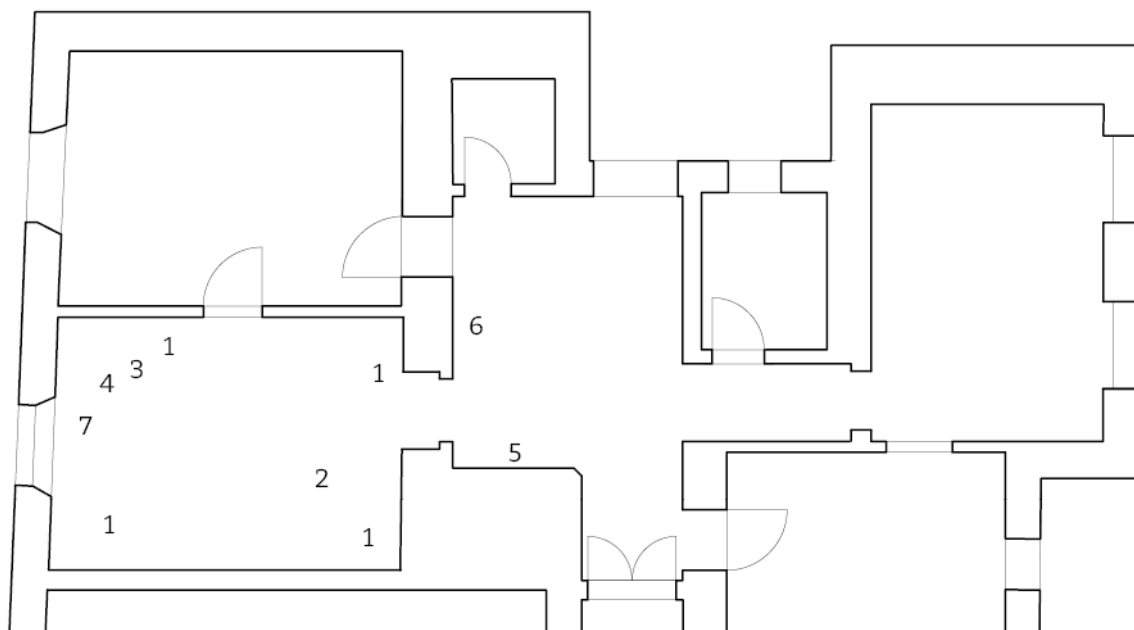

KRISTIÁN NÉMETH

Fragments of Fragility

Exhibition: 15.01 - 07.03.2025

1.

Fragile II, 2012 - 2025
installation, crystal glass
variable dimensions

2.

No balance 1, 2019
crystal glass
ca. 13x8x9 cm
variable dimensions

3.

Amygdalus communis II, 2024
flowers, epoxy resin, metal stand
ca. 16x16x167 cm

4.

Amygdalus communis IV, 2024
flowers, epoxy resin, metal stand
ca. 16x16x177 cm

5.

Herbary of Time I, 2024
flowers, epoxy resin, styrofoam
ca. 50x130x10 cm

6.

Amygdalus communis V, 2024
flowers, epoxy resin, glass
ca. 8x8x26 cm

7.

Fragments of Fragility I, 2025
crystal glass
ca. 10x10x30 cm