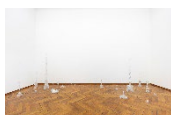

KRISTIÁN NÉMETH
Fragments of Fragility

Exhibition: 15.01 - 07.03.2025

1.

Fragile 2, 2012/2025
installation, crystal glass
variable dimensions

2.

No balance 1, 2019
crystal glass
variable dimensions

3.

Amygdalus communis II, 2024
flowers, epoxy resin, metal stand
ca. 20x20x167 cm

4.

Amygdalus communis IV, 2024
flowers, epoxy resin, metal stand
ca. 20x20x177 cm

5.

Herbary of Time I, 2024
flowers, epoxy resin, styrofoam
ca. 50x130x10 cm

6.

Amygdalus communis V, 2024
flowers, epoxy resin
variable dimensions, glass