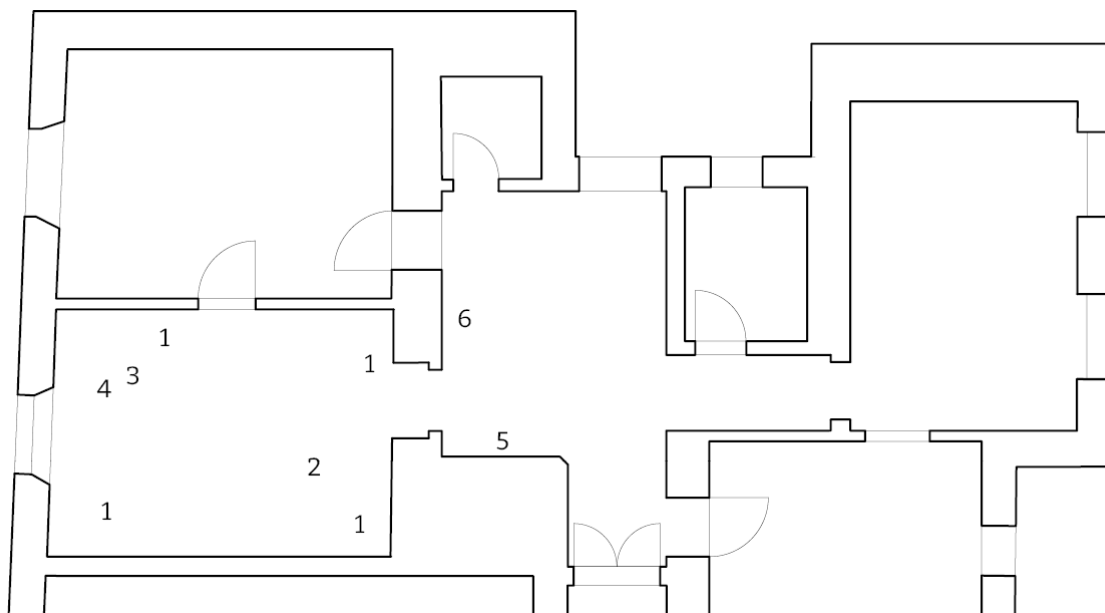

KRISTIÁN NÉMETH
Fragments of Fragility

Exhibition: 15.01 - 07.03.2025

1.

Fragile 2, 2012/2025
installation, crystal glass
variable dimensions

2.

No balance 1, 2019
crystal glass
variable dimensions

3.

Amygdalus communis II, 2024
flowers, epoxy resin, metal stand
ca. 20x20x167 cm

4.

Amygdalus communis IV, 2024
flowers, epoxy resin, metal stand
ca. 20x20x177 cm

5.

Herbary of Time I, 2024
flowers, epoxy resin, styrofoam
ca. 50x130x10 cm

6.

Amygdalus communis V, 2024
flowers, epoxy resin
variable dimensions, glass