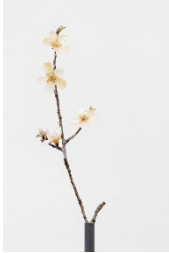

KRISTIÁN NÉMETH
Fragments of Fragility

Exhibition: 15.01 - 07.03.2025

1.

Fragile 2, 2012/2025
installation, crystal glass
variable dimensions

2.

No balance 1, 2019
crystal glass
variable dimensions

3.

Amygdalus communis II, 2024
flowers, epoxy resin, metal stand
ca. 20x20x167 cm

4.

Amygdalus communis IV, 2024
flowers, epoxy resin, metal stand
ca. 20x20x177 cm

5.

Herbary of Time I, 2024
flowers, epoxy resin, styrofoam
ca. 50x130x10 cm

6.

Amygdalus communis V, 2024
flowers, epoxy resin
variable dimensions, glass