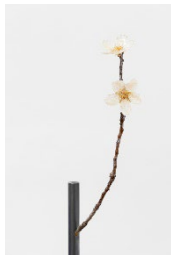

KRISTIÁN NÉMETH
Fragments of Fragility

Exhibition: 15.01 - 07.03.2025

1.

Fragile 2, 2012/2025
installation, crystal glass
variable dimensions

2.

No balance 1, 2019
crystal glass
variable dimensions

3.

Amygdalus communis II, 2024
flowers, epoxy resin, metal stand
ca. 20x20x167 cm

4.

Amygdalus communis IV, 2024
flowers, epoxy resin, metal stand
ca. 20x20x177 cm

5.

Herbary of Time I, 2024
flowers, epoxy resin, styrofoam
ca. 50x130x10 cm

6.

Amygdalus communis V, 2024
flowers, epoxy resin
variable dimensions, glass