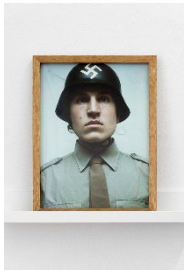

digital print, substrate: aluminim bond, wooden frame

6 pieces, the only copy

7.

Flavia REBECCHINI

Chacun porte une croix et moi je porte une plume
linocut on plexiglass and silver leaf

8.

Original documentation from cooperations of Ilija Šoškić with Jannis Kounellis, Luigi Manconi, Luigi Ontani, Fabio Sargentini and Flavia Rebecchini

9.

Luigi ONTANI

'Nazi.sta.nazi', 1974

colour photograph

gift to Ilija Soskic, with dedication by Luigi Ontani on the back.

10.

Ilija ŠOŠKIĆ

"E=mc²", 1999