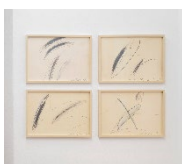

2.

Ilija ŠOŠKIĆ

Untitled, 1966

Object

Wood, copper

3.

Ilija ŠOŠKIĆ

UNTITLED, 1963-66

30 cm (variable)

Wood, wire

4.

Ilija ŠOŠKIĆ

Healing Drawings, 1993

4 drawings, 51 x 71 cm each

Fabriano paper, graphite, pastel, Indian ink

5.